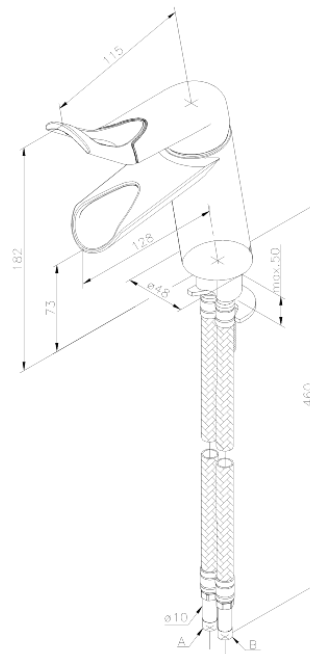

FM Mattsson Mora Group Denmark
Abildager 26 A, 2605 Brøndby, Denmark
Østbirkvej 2, 5240 Odense NØ, Denmark

+45 63 10 22 10 danmark@fmm-mora.com

For more information please visit www.damixa.com

damixa